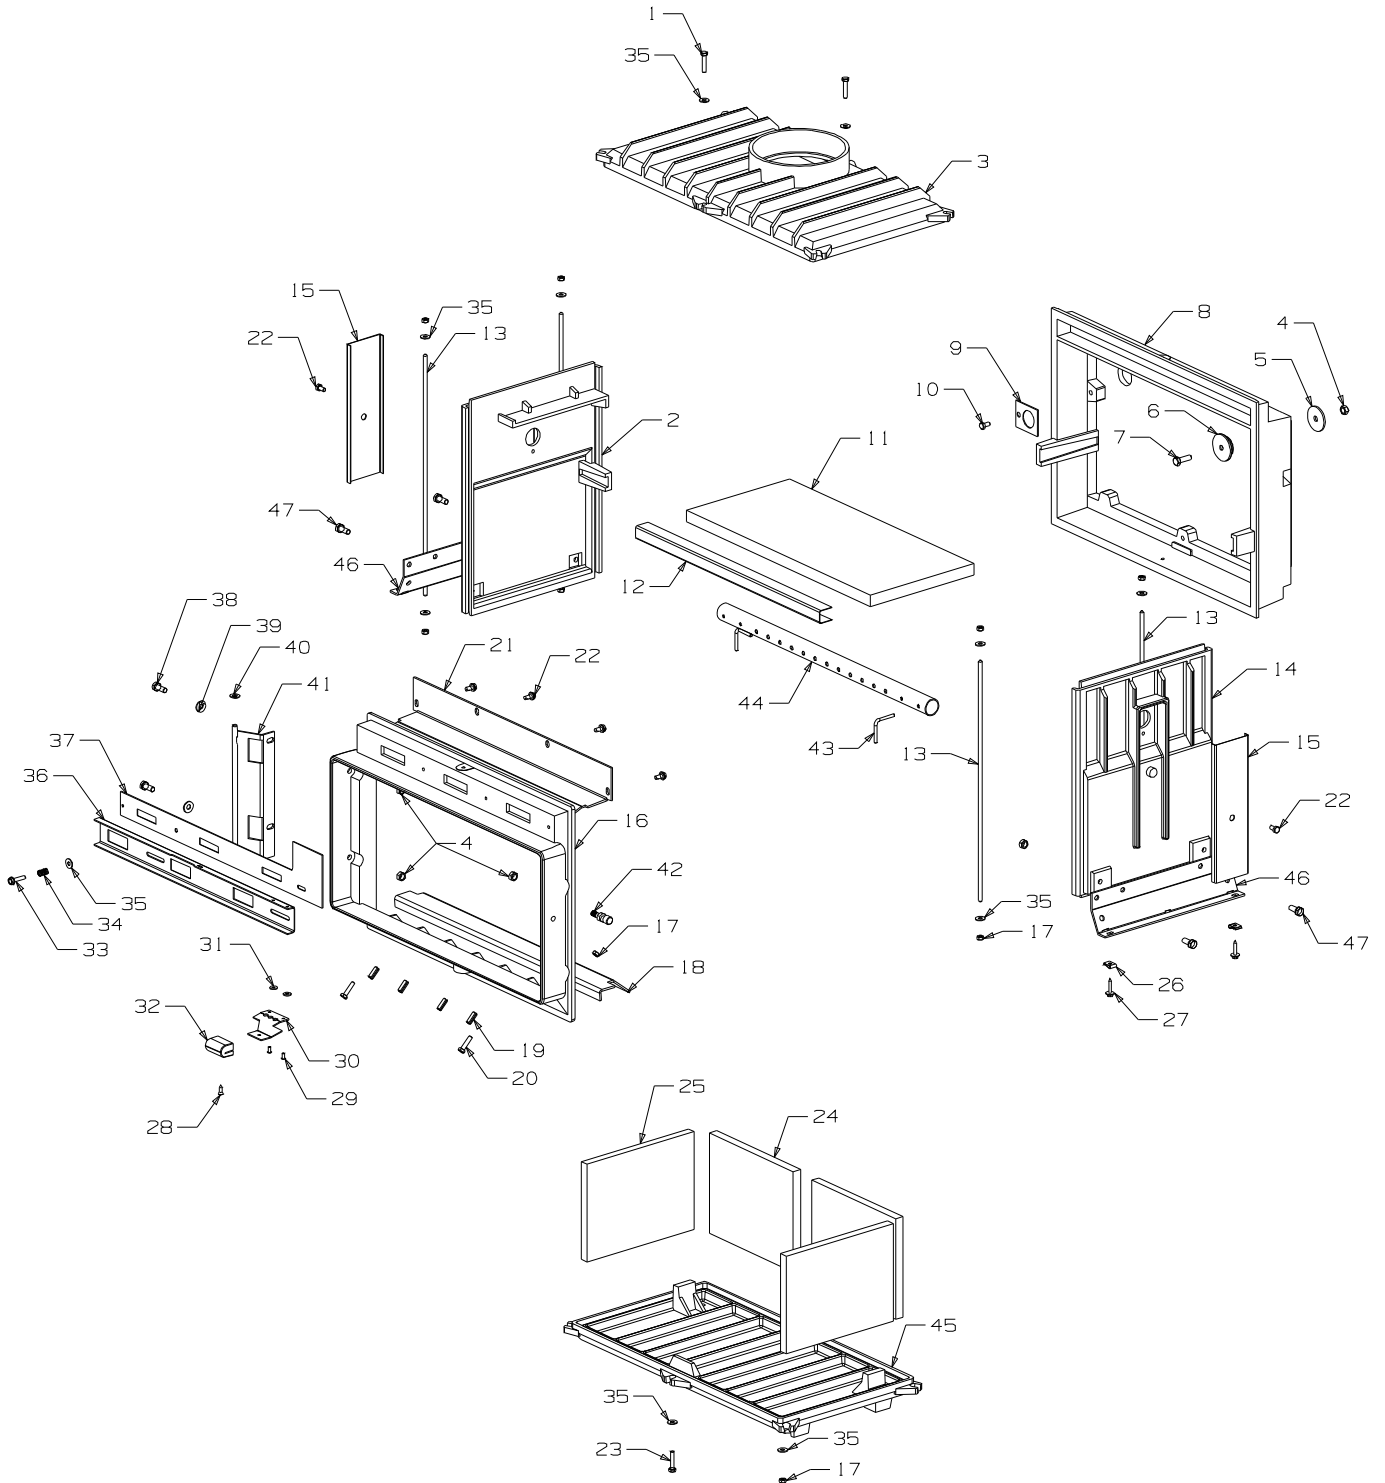

Item No	Part No	Description	Qty	Item No	Part No	Description	Qty
1	501962	Screw, Set M6 x 30	4		786786	Air Slide Complete	
2	786645	Firebox-LH Side	1			(Incl. ttems 28-32, 36-37)	1
3	986302	Firebox-Top	1		786788	Air Slide Complete	
	984090	Plug Assy - 34mm Dia	2			- Water Booster	1
4	501602	• Nut, M8 Hex (2)	13	28	503792	Screw; Csk No. 8 x 1/2"	1
5	502093	• Washer, Flat 8 x 42 x 3.0	2	29	586167	Rivet-Pop 4.0 Dia x 4.8	2
6	684089	• Plug - 34mm Dia.	2	30	986166	Extension-Slide, Air Inlet	1
7	501685	• Screw, Set M8 x 30 Hex	2	31	500848	Washer; Flat 3/16" x .5	2
8	786661	Firebox-Back (Incl. items 1, 9(3), 10(3), 17(3), 35(2))	1	32	986162	Knob-Air Control	1
9	984838	Flange-Secondary Air Tube	3	33	503336	Screw, S/T M6 x 25	2
10	501959	Screw, Set M6 x 12 Hex	9	34	585223	Spring-Compression, Air Inlet	2
11	786109	Board-Top 20 x 215 x 470 (1 per pack)	1	35	500374	Washer; Flat 1/4"	15
12	993048	• Channel-Baffle Reinforcer	1	36	987155	Slide-Air Inlet 20 x 50	1
	986373	Board-Top 20 x 215 x 470 (5 per pack)	1	37	986786	Plate, Back-Meter 1ID Slot	1
					986899	Plate, Back-Meter - Overnight Burn	1
12	993048	• Channel-Baffle Reinforcer	5	38	501597	Screw, Set M8 x 20 HEX	4
13	984598	Rod-Tie, M6	4	39	501606	Washer, Flat 8 x 19 x 1.6	2
14	786646	Firebox-RH Side	1	40	006025	Washer, Flat 5/16"	
15	786146	Cover-Secondary Air	2	41	786664	Hinge Assy	
16	786660	Firebox-Front	1			(Incl. items 17(2), 38(2))	1
17	501682	• Nut, M6 HEX (2)	24	42	586482	Pin-Door Latch	1
18	986665	• Plate-Base Air	1	43	586439	Pin-Retaining, Secondary Air Tube	1
19	503008	• Pin, Tension 8.0 x 20	4	44	986437	Tube-Secondary Air, 12 x 6.5	1
20	501963	• Screw, Set M6 x 25 HEX	2	45	786681	Firebox-Bottom	1
21	794063	• Deflector-Primary Air	1	46	786123	Bracket-Mounting, Cabinet	2
22	503003	• Screw; S/T 1/4" x .5 (4)	6	47	501595	Screw, Set M8 x 25 HEX	2
23	501815	Screw, Set M6 x 35	4				
24	794065	Board-Firebox, Back 15mm	1				
25	794064	Board-Firebox, Side - 15mm	1				
26	503388	Nut-Spire	6				
27	503459	Screw, S/T 12 x 25	6				

Bold Text = Assemblies
Bulleted Text = Items included in Assemblies