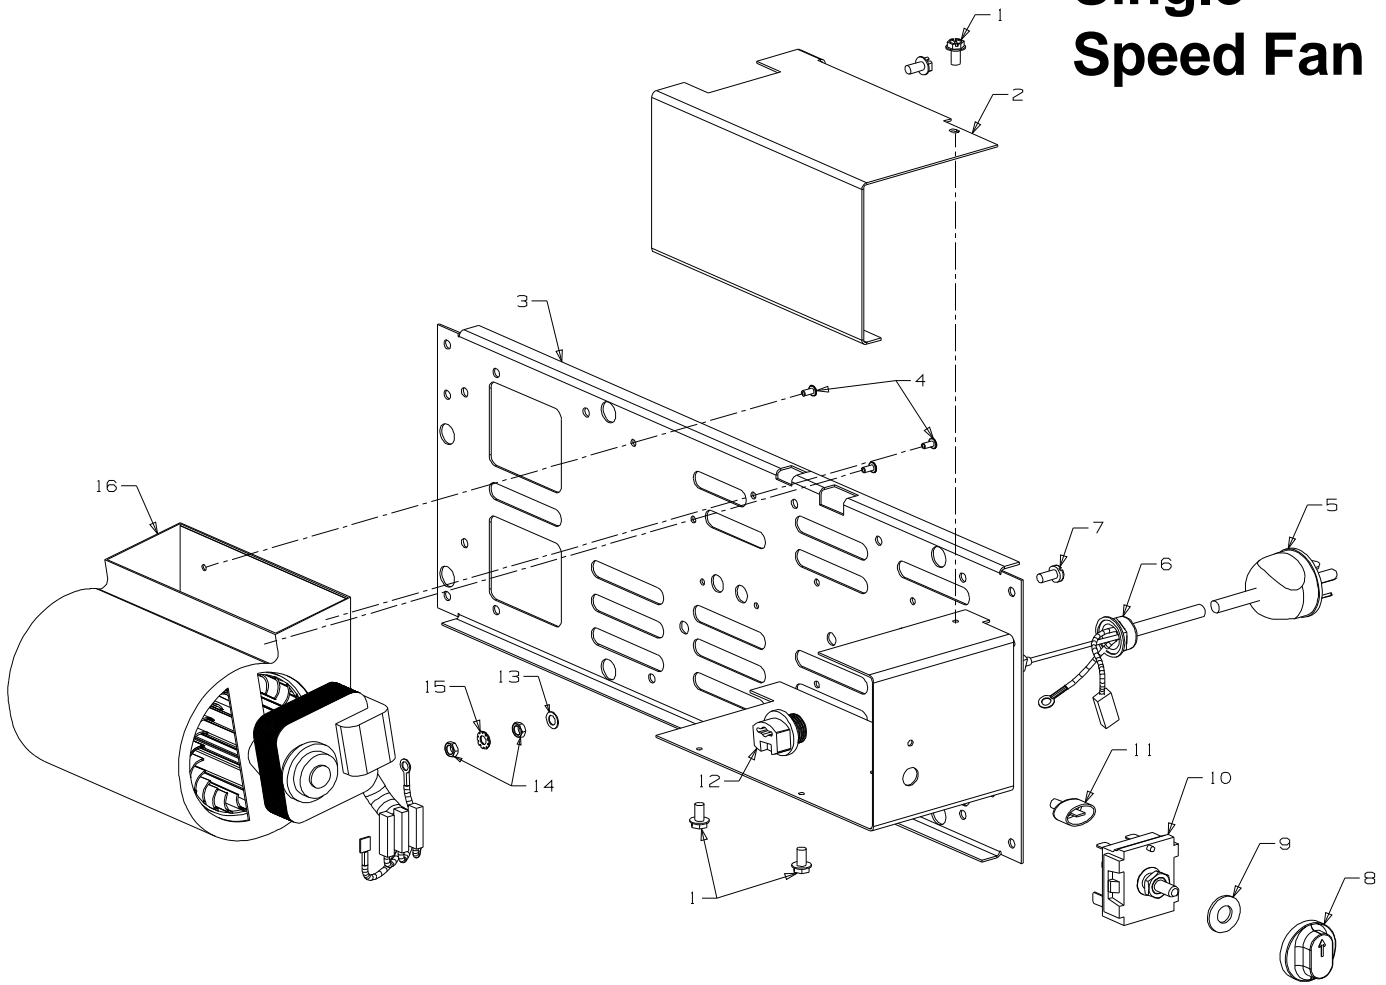

Single Speed Fan

Part No's. 986364 Fan Assembly - Black
986365 Fan Assembly - Grey

Item No	Part No	Description	Qty	Item No	Part No	Description	Qty
1	501110	Screw, S/T 6 x .25	4	9	501704	Washer, Flat 10 x 19 x 1.6	1
2	986187	Cover-Fan Motor	1	10	585624	Switch-4 Position	1
3	986192	Panel Assy-Fan - Black	1	11	588507	Terminal-Utilux, 6.3mm	1
•	986193	Panel Assy Fan - Grey	1	12	502068	Clamp-Cable	1
4	501767	Rivet-Pop 3.2 Dia x 3.2	3	13	503106	Washer, Flat M5	2
5	588086	Loom	1	14	501856	Nut, M5	2
6	577089	Nut-Cable	1	15	503371	Washer-Fan Disc 5 ID x 10 OD	1
7	501857	Screw, Pan M5 x 10	1	16	586174	Fan-3 Speed	1
8	585625	Knob-Fan Switch	1