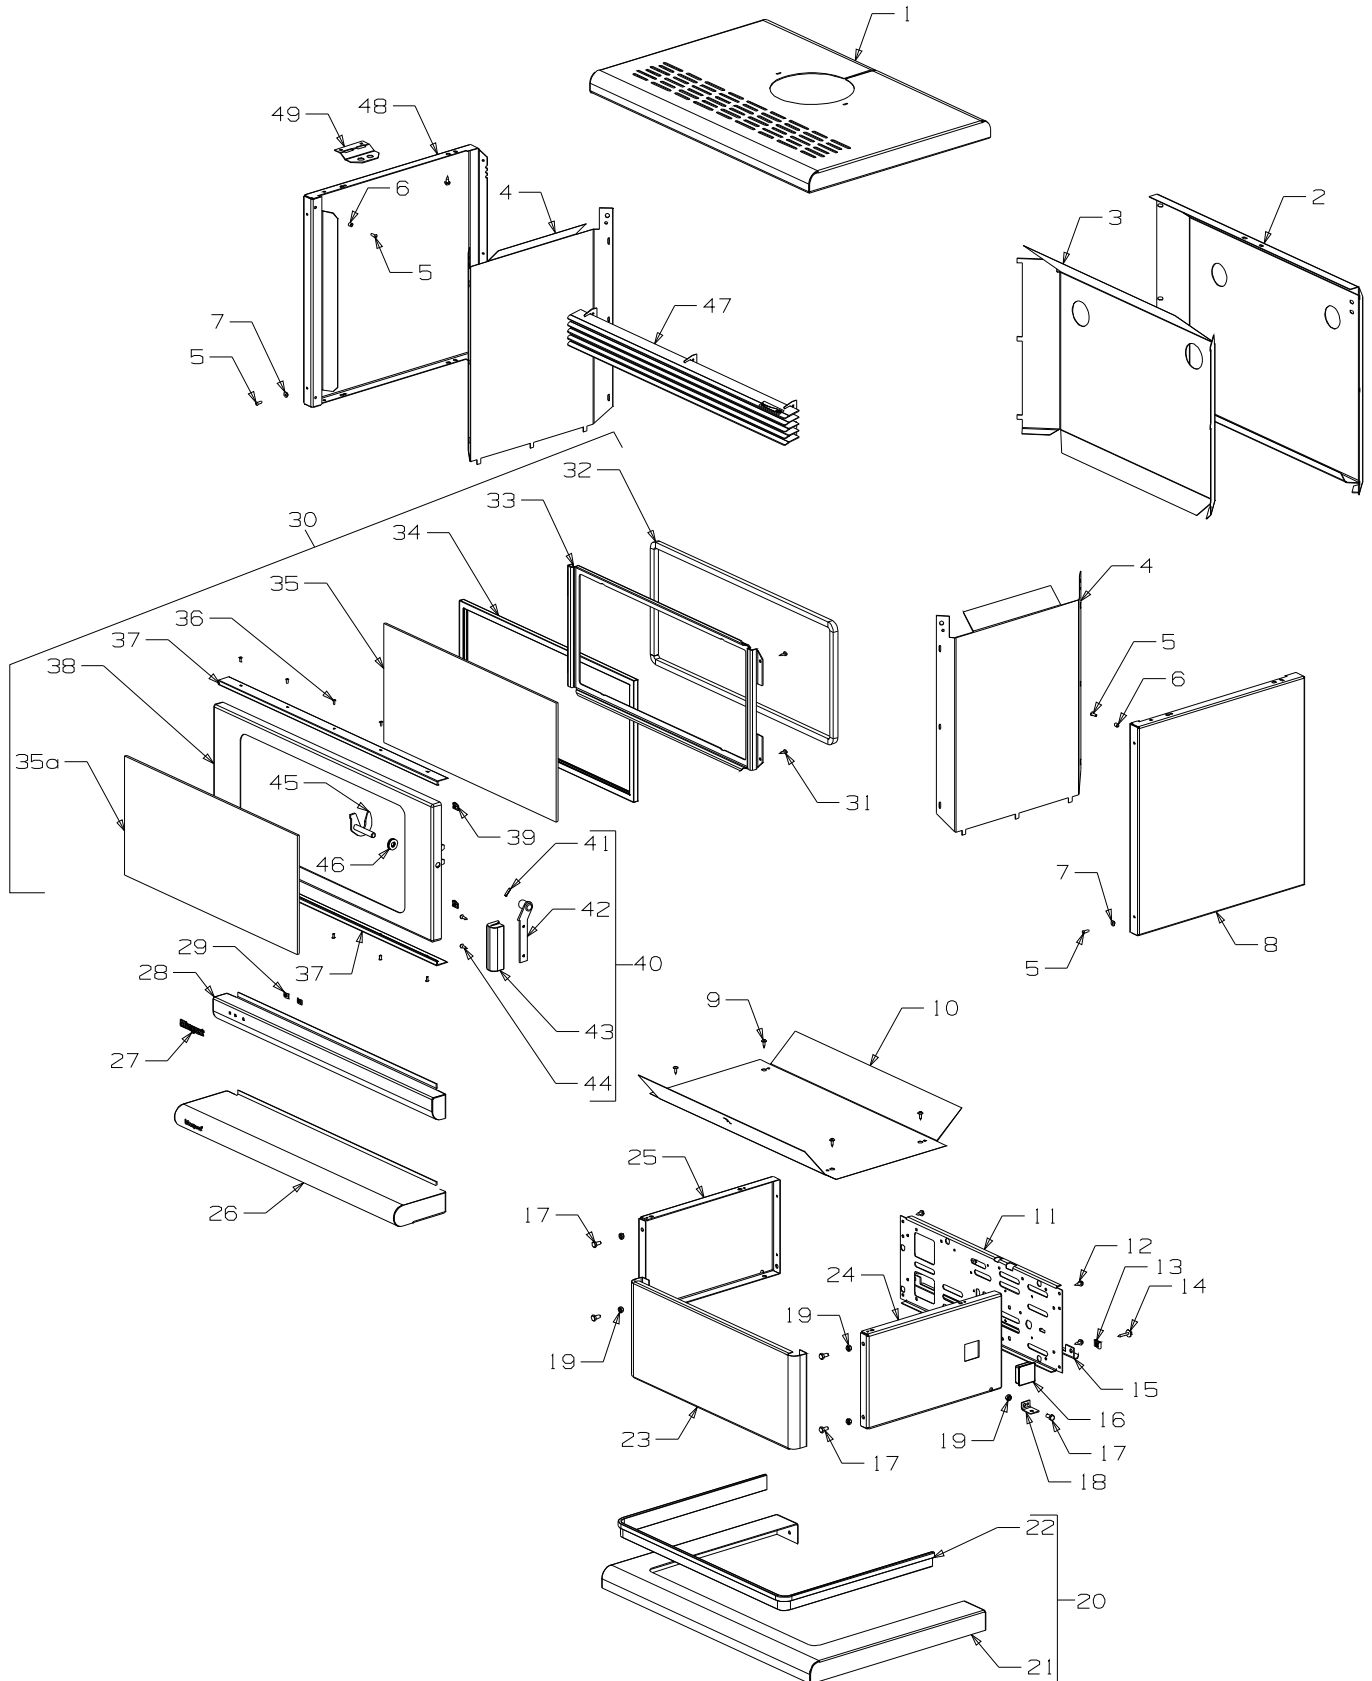

### LE 5000 S2

<b>Part Numbers</b>	Black	986998
	Grey	986999
	Blue	986975

**From Serial Number 3000593**

Item No	Part No	Description	Qty	Item No	Part No	Description	Qty
1	<b>786822</b>	Panel-Top - Black	1	25	<b>986229</b>	Panel-Pedestal, LH - Black	1
	• <b>786830</b>	Panel-Top - Grey	1	• <b>786129</b>	Panel-Pedestal, LH - Grey	1	
	• <b>786872</b>	Panel-Top - Blue	1	• <b>786781</b>	Panel-Pedestal, LH - Blue	1	
2	<b>786823</b>	Panel-Rear - Black	1	26	<b>986691</b>	Shelf Assy-Ash - Black	1
	• <b>786873</b>	Panel-Rear - Blue	1	• <b>786850</b>	Shelf Assy-Ash - Grey	1	
	• <b>786818</b>	Panel-Rear - Grey	1	• <b>986697</b>	Shelf Assy-Ash - Blue	1	
3	<b>986492</b>	Heatshield-Back	1	27	<b>584581</b>	Badge	1
4	<b>986121</b>	Heatshield-Side	2	28	<b>786821</b>	Panel-Front - Black	1
5	<b>501303</b>	Rivet-Pop 4.0 Dia x 7.9	6	• <b>786817</b>	Panel-Front - Grey	1	
6	<b>986148</b>	Spacer-Grille	2	• <b>786871</b>	Panel-Front - Blue	1	
7	<b>986149</b>	Spacer-Front Panel	2	29	<b>503381</b>	Push Fix, Spire	2
8	<b>786828</b>	Panel-RH Side - Black	1	30	<b>786829</b>	<b>Door Assy - Black (Blue)</b>	1
	• <b>794033</b>	Panel-RH Side - Grey	1	• <b>794039</b>	<b>Door Assy - Black (Black/Grey)</b>	1	
	• <b>786878</b>	Panel-RH Side - Blue	1				
9	<b>503005</b>	Screw, S/T 10 x .5	4	31	<b>501480</b>	• Screw; S/T 8 x .5	4
10	<b>986491</b>	Heatshield-Bottom	1	32	<b>786773</b>	• Seal-Door, 11.5mm square	1
11	<b>791150</b>	Panel-Pedestal, Back - Black	1	33	<b>986485</b>	• Retainer-Glass	1
	• <b>794034</b>	Panel-Pedestal, Back - Grey	1	34	<b>786774</b>	• Seal Kit-Door Glass	1
	• <b>794035</b>	Panel-Pedestal, Back - Blue	1	35	<b>786486</b>	• Glass - 5 x 518 x 243 (complete with seal)	1
12	<b>503259</b>	Screw; S/T 10 x .5	19	35a	<b>786670</b>	• Glass - 4 x 655 x 280 - (Blue)	1
13	<b>503388</b>	Nut-Spire	6	• <b>794038</b>	• Glass - 4 x 655 x 280 - (Black and Grey)	1	
14	<b>503459</b>	Screw, S/T 12 x 25	6	36	<b>503429</b>	• Rivet-Pop 3.2 Dia x 4.8	10
15	<b>995612</b>	Bracket-Seismic Restraint	1	37	<b>986214</b>	• Trim-Door - Gold (Blue)	2
16	<b>586155</b>	Plug-Switch Hole	1	• <b>994039</b>	• Trim-Door - Black - (Black and Grey)	2	
17	<b>501959</b>	Screw, Set M6 x 12 HEX	9	38	<b>786824</b>	• Panel-Door, Complete - Black (No Glass)	1
18	<b>986413</b>	Bracket-Seismic Restraint	2	39	<b>503001</b>	• Nut-Spire	4
19	<b>501602</b>	Nut, M8 Hex	13	40	<b>786772</b>	• <b>Handle Assy-Door 10mm</b>	1
20	<b>994030</b>	<b>Foot Assy - Black</b>	1	41	<b>503006</b>	• Pin, Tension 4.0 x 16	1
21	<b>794030</b>	• Panel-Foot - Black	1	42	<b>986605</b>	• Handle-Assy	1
22	<b>994027</b>	• Trim-Pedestal - Black	1	43	<b>586161</b>	• Handle-Door	1
	• <b>994040</b>	<b>Foot Assy - Grey</b>	1	44	<b>503004</b>	• Screw; CSK No. 8 x 5/8"	2
	• <b>786483</b>	Panel-Foot - Grey	1	45	<b>986487</b>	• Latch Door Assy 10mm	1
	• <b>994041</b>	• Trim-Pedestal - Grey	1	46	<b>501704</b>	• Washer, Flat 10 x 19 x 1.6	3
	• <b>986677</b>	<b>Foot Assy - Blue</b>	1	47	<b>786816</b>	Grille-5 Louvre - Black	1
	• <b>786677</b>	Panel-Foot - Blue	1	48	<b>786825</b>	Panel-LH Side - Black	1
	• <b>986218</b>	• Trim-Pedestal - Gold	1	• <b>786820</b>	Panel-LH Side - Grey	1	
23	<b>986228</b>	Panel-Pedestal, Front - Black	1	• <b>786875</b>	Panel-LH Side - Blue	1	
	• <b>786128</b>	Panel-Pedestal, Front - Grey	1	49	<b>986147</b>	Brace-Side Panel	1
	• <b>786780</b>	Panel-Pedestal, Front - Blue	1				
24	<b>986226</b>	Panel-Pedestal, RH - Black	1				
	• <b>786150</b>	Panel-Pedestal, RH - Grey	1				
	• <b>786779</b>	Panel-Pedestal, RH - Blue	1				