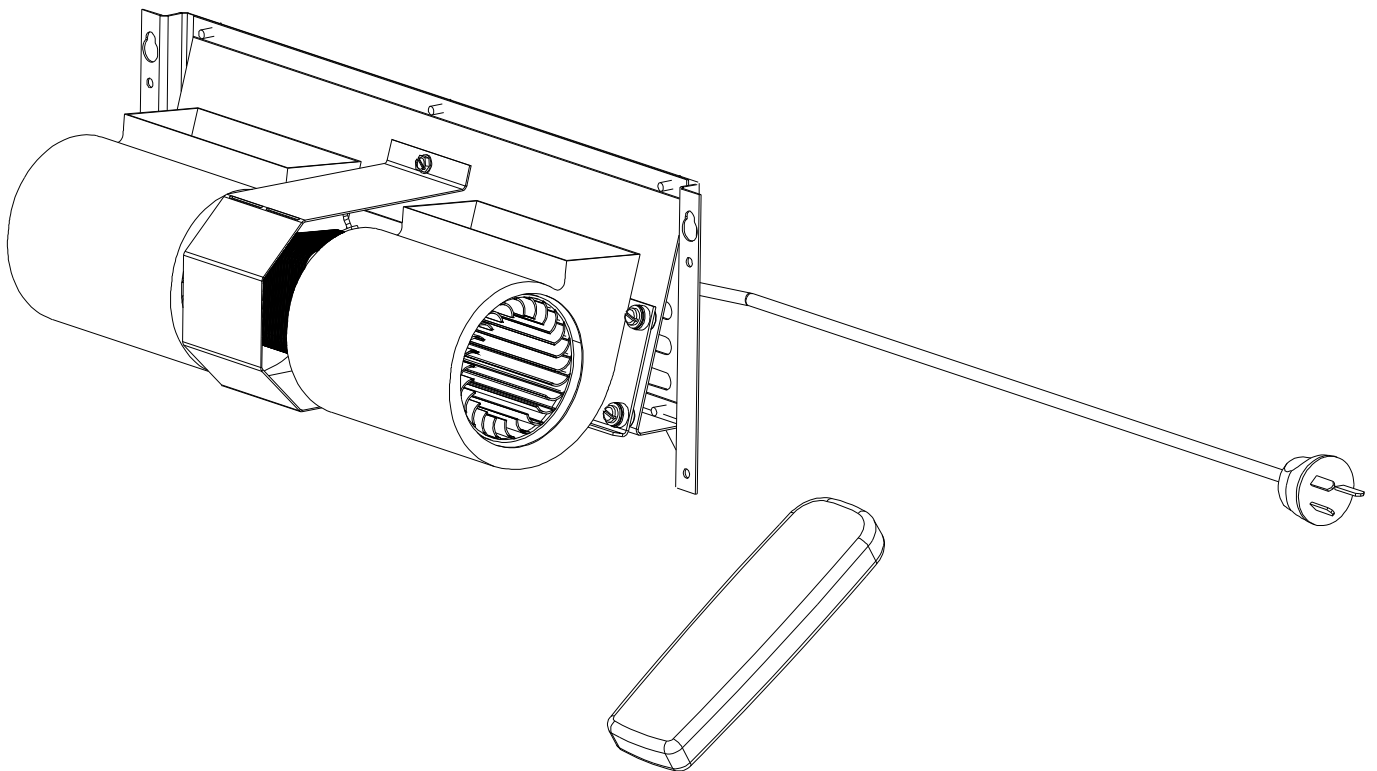

Remote Control Fan

Part No's. 995398

Item No	Part No	Description	Qty	Item No	Part No	Description	Qty
1	586732	Fan-3 Speed - Double End	1				
2	591287	Lead-P/C Board	1			NOTILLUSTRATED	
3	503259	Screw, S/T 10 x .5	2				
4	596397	Curcuit Baord-Remote	1	588068		Loom-3 Pin - 75v	1
5	595396	Hanpiece-Remote Control	1